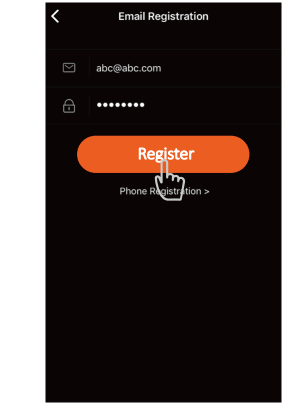

a.Components

b. Install position

c. Installation

1. APP Download

Android mobile please download from

iphone please download from

2. Account registration

1.Cell phone registration
 "+country code"+ "cell phone number"
 e.g : +33123456789

2. Email registration

3. APP Binding

1. Press Wifi button (Ⓜ) for 3 seconds to enter binding program, light will flash.

2. Enter "Configure new device" in APP, follow indication to finish binding.

4. Operation