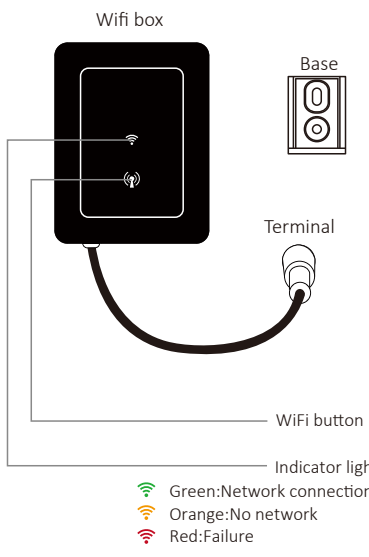

a.Components

b. Install position

c. Installation

1. APP Download

Android mobile please download from

iphone please download from

2. Account registration

1.Cell phone registration
 "+country code"+ "cell phone number"
 e.g : +33123456789

2. Email registration

3. APP Binding

1. Press Wifi button (Ⓜ) for 3 seconds to enter binding program, light will flash.

2. Enter "Configure new device" in APP, follow indication to finish binding.

4. Operation