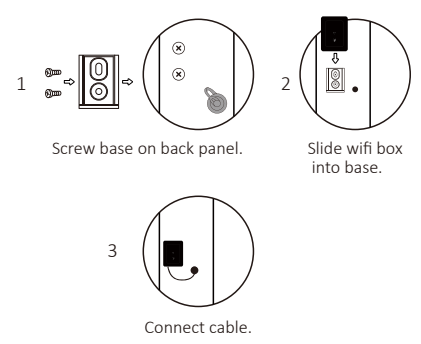

c. Installation

1. APP Download

Android mobile please download from

iphone please download from