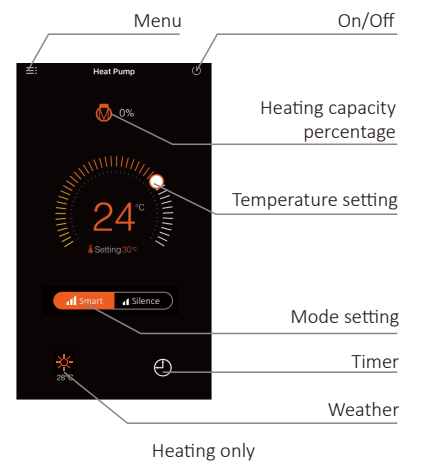

2. Email registration

3. APP Binding

1. Press Wifi button (Ⓜ) for 3 seconds to enter binding program, light will flash.

2. Enter "Configure new device" in APP, follow indication to finish binding.

4. Operation

Notice:
 1. If wifi signal can not cover machine, please connect 10 m extend cable (optional, not standard configuration).
 2. The weather forecast is just for reference.
 APP is subject to updating without notice.