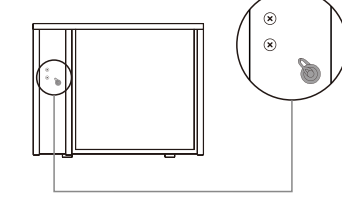

b. Install position