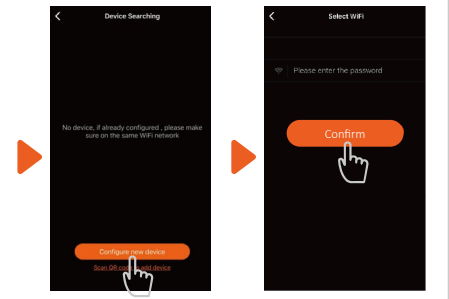

a.Components

b. Install position

c. Installation

1. APP Download

Android mobile please download from

iphone please download from

2. Account registration

1.Cell phone registration
 "+country code"+ "cell phone number"
 e.g : +33123456789

2. Email registration

3. APP Binding

1. Press Wifi button (Ⓜ) for 3 seconds to enter binding program, light will flash.

2. Enter "Configure new device" in APP, follow indication to finish binding.

4. Operation