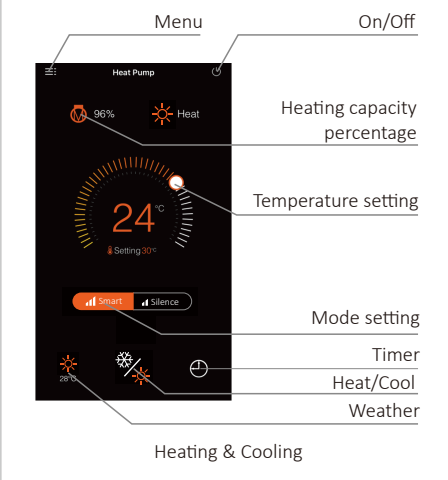

2. Email registration

3. APP Binding

1. Press Wifi button (Ⓜ) for 3 seconds to enter binding program, light will flash.

2. Enter "Configure new device" in APP, follow indication to finish binding.

4. Operation

Notice:
 1. If wifi signal can not cover machine, please connect 10 m extend cable (optional, not standard configuration).
 2. The weather forecast is just for reference.
 APP is subject to updating without notice.