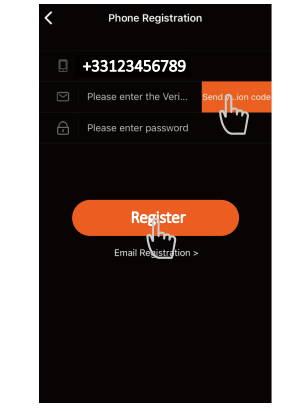

a.Components

b. Install position

c. Installation

1. APP Download

Android mobile please download from

iphone please download from

2. Account registration

1.Cell phone registration
 "+country code"+ "cell phone number"
 e.g : +33123456789

2. Email registration

3. APP Binding

1. Press Wifi button (Ⓜ) for 3 seconds to enter binding program, light will flash.

2. Enter "Configure new device" in APP, follow indication to finish binding.

4. Operation